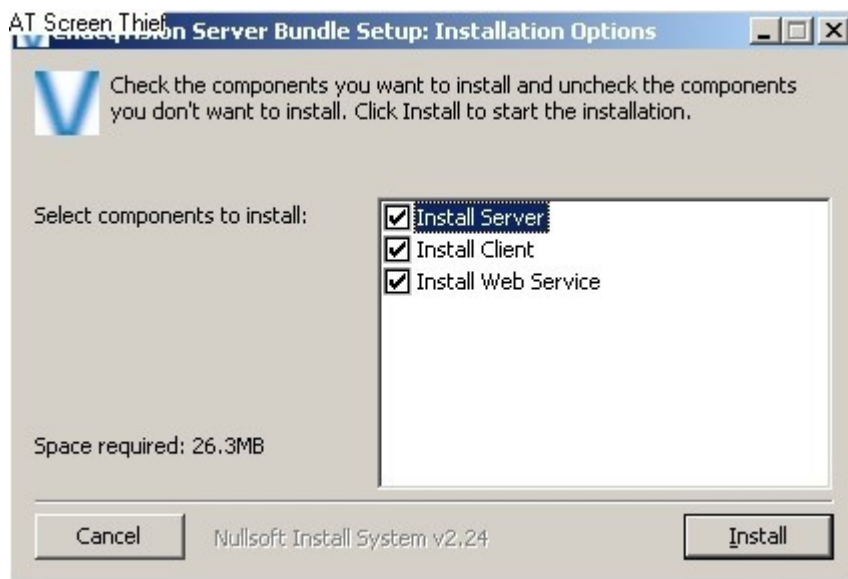

Exacq Vision Install Walkthrough

[Installer Download Link](#)

exacqVision Server - 3.5.8.17151 Setup

Welcome to the exacqVision Server - 3.5.8.17151 Setup Wizard

This wizard will guide you through the installation of exacqVision Server - 3.5.8.17151.

It is recommended that you close all other applications before starting Setup. This will make it possible to update relevant system files without having to reboot your computer.

Click Next to continue.